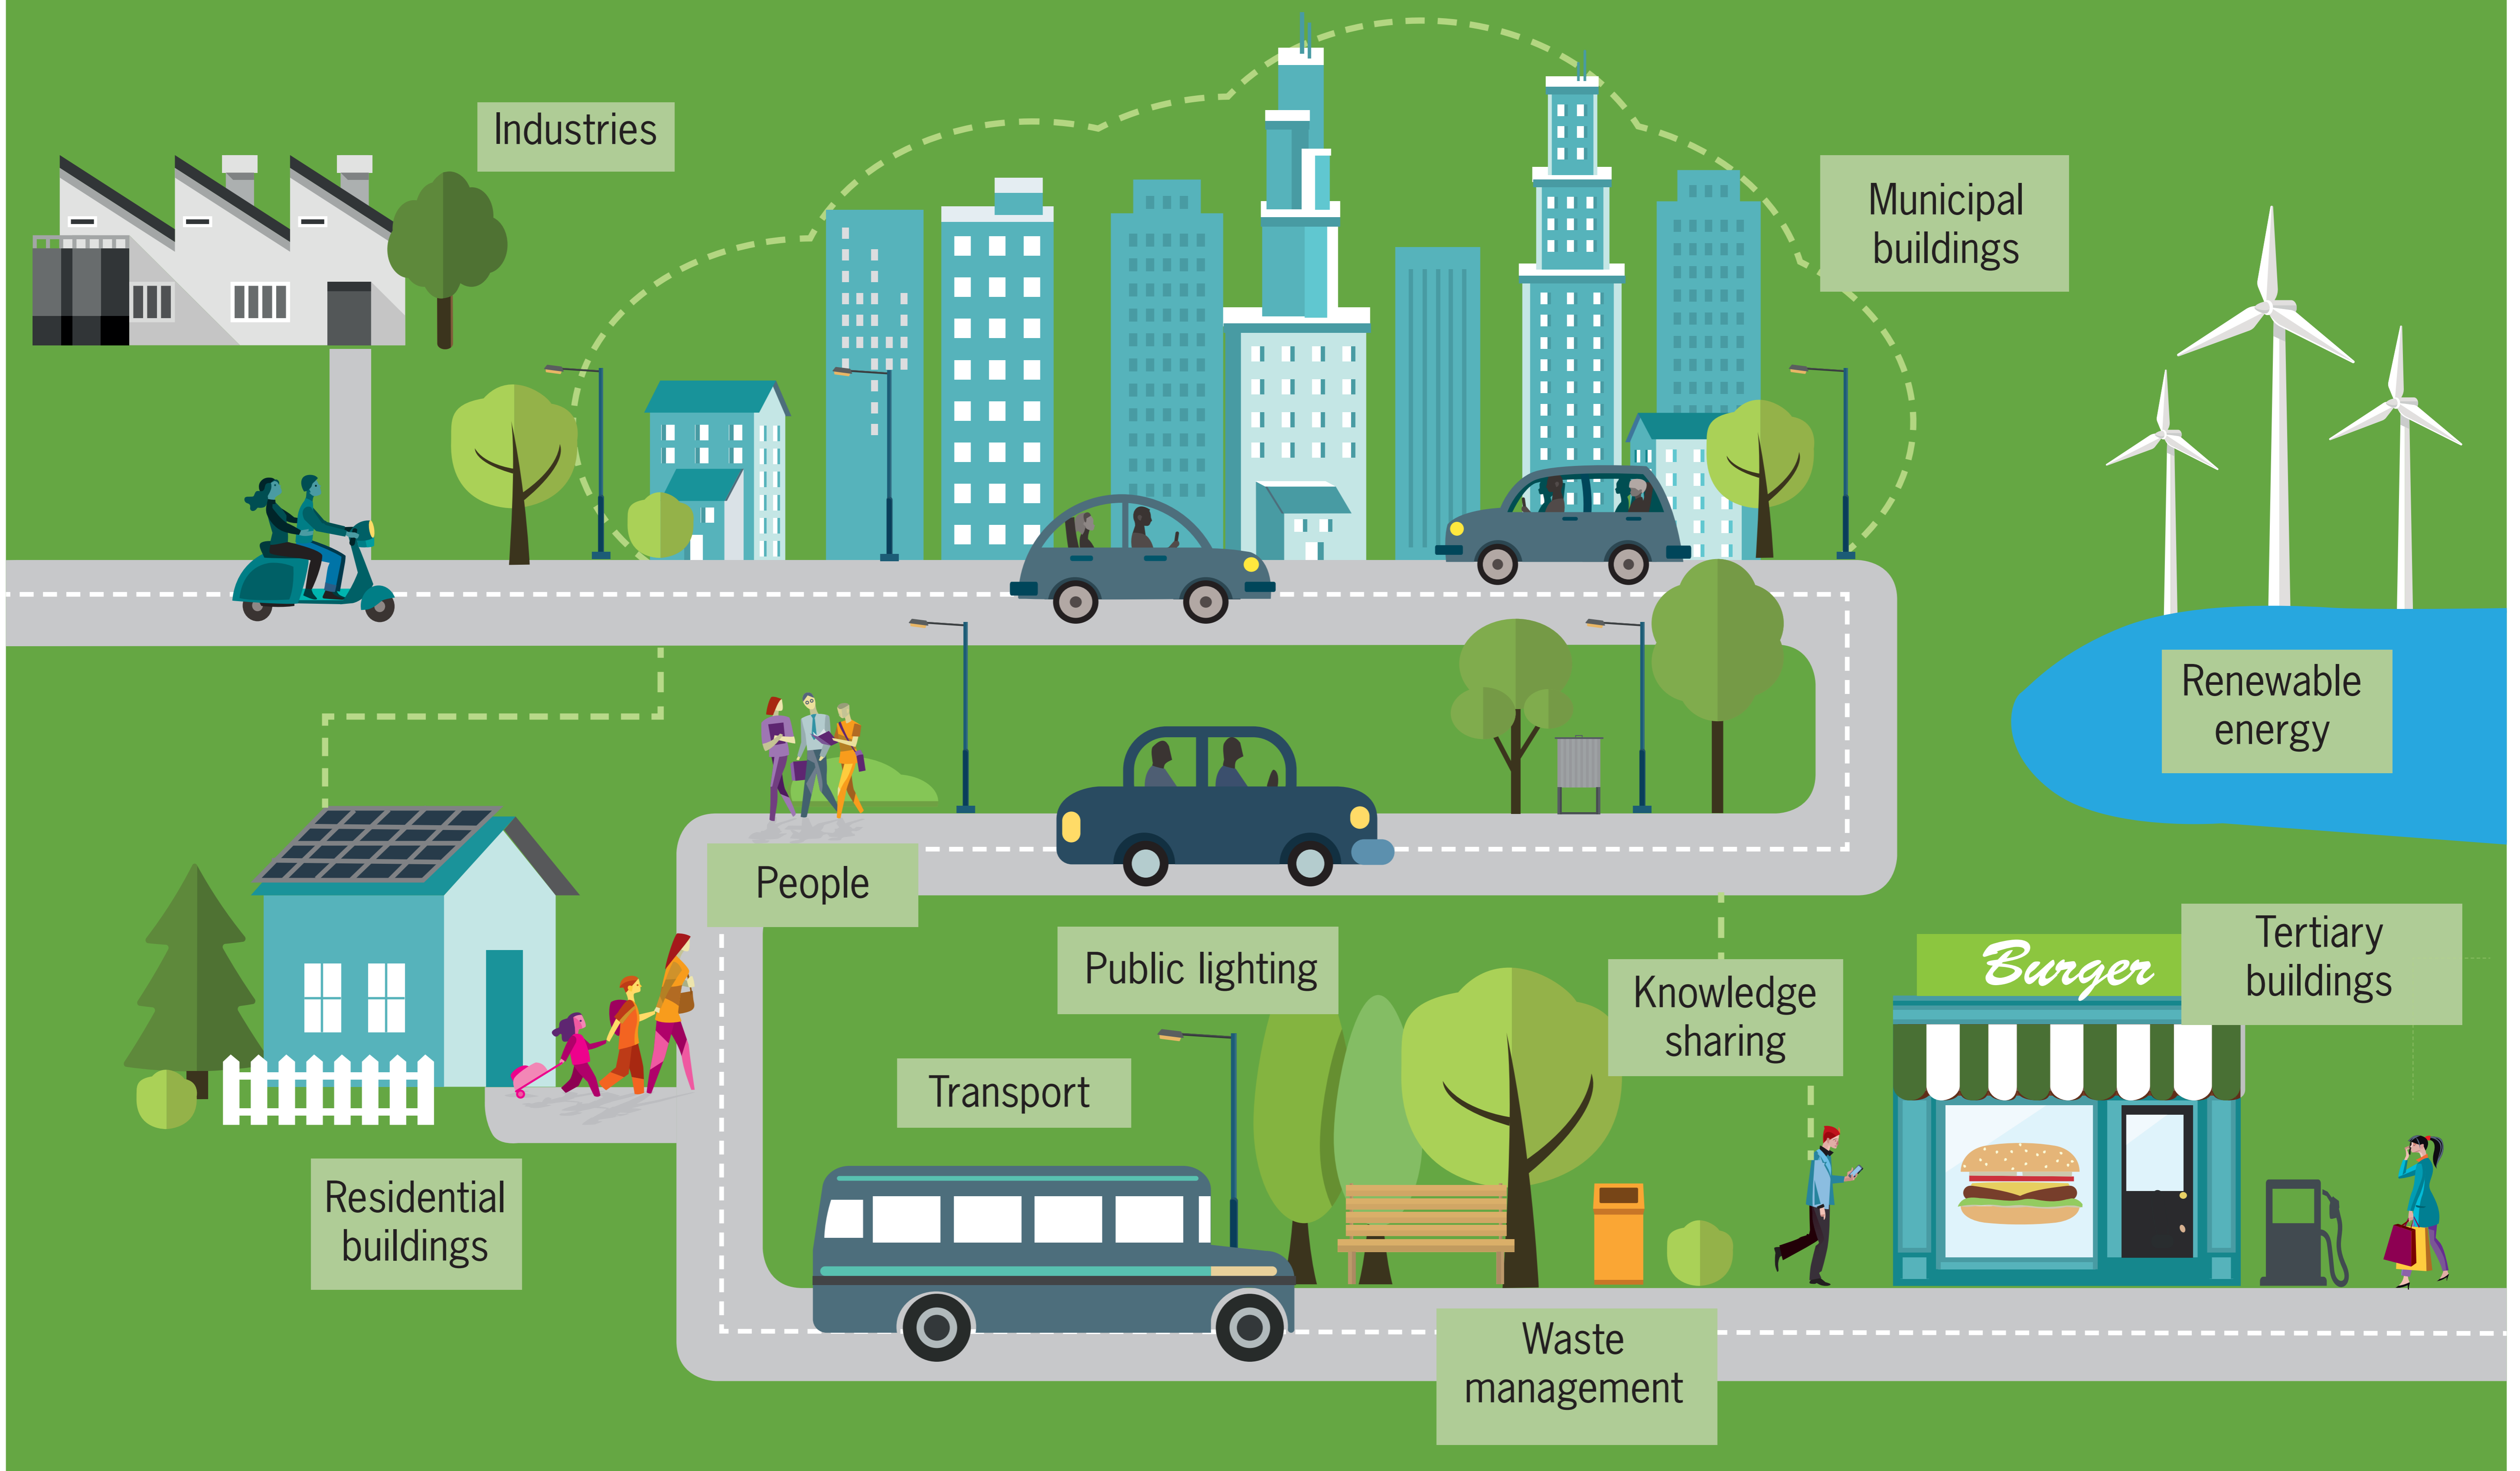

elighthouse.eu

TOWARDS ENERGY EFFICIENT COMMUNITIES

www.elighthouse.eu

Energy in Community

Project Partners

Northern Periphery and Arctic Programme
2014-2020

EUROPEAN UNION
Investing in your future
European Regional Development Fund