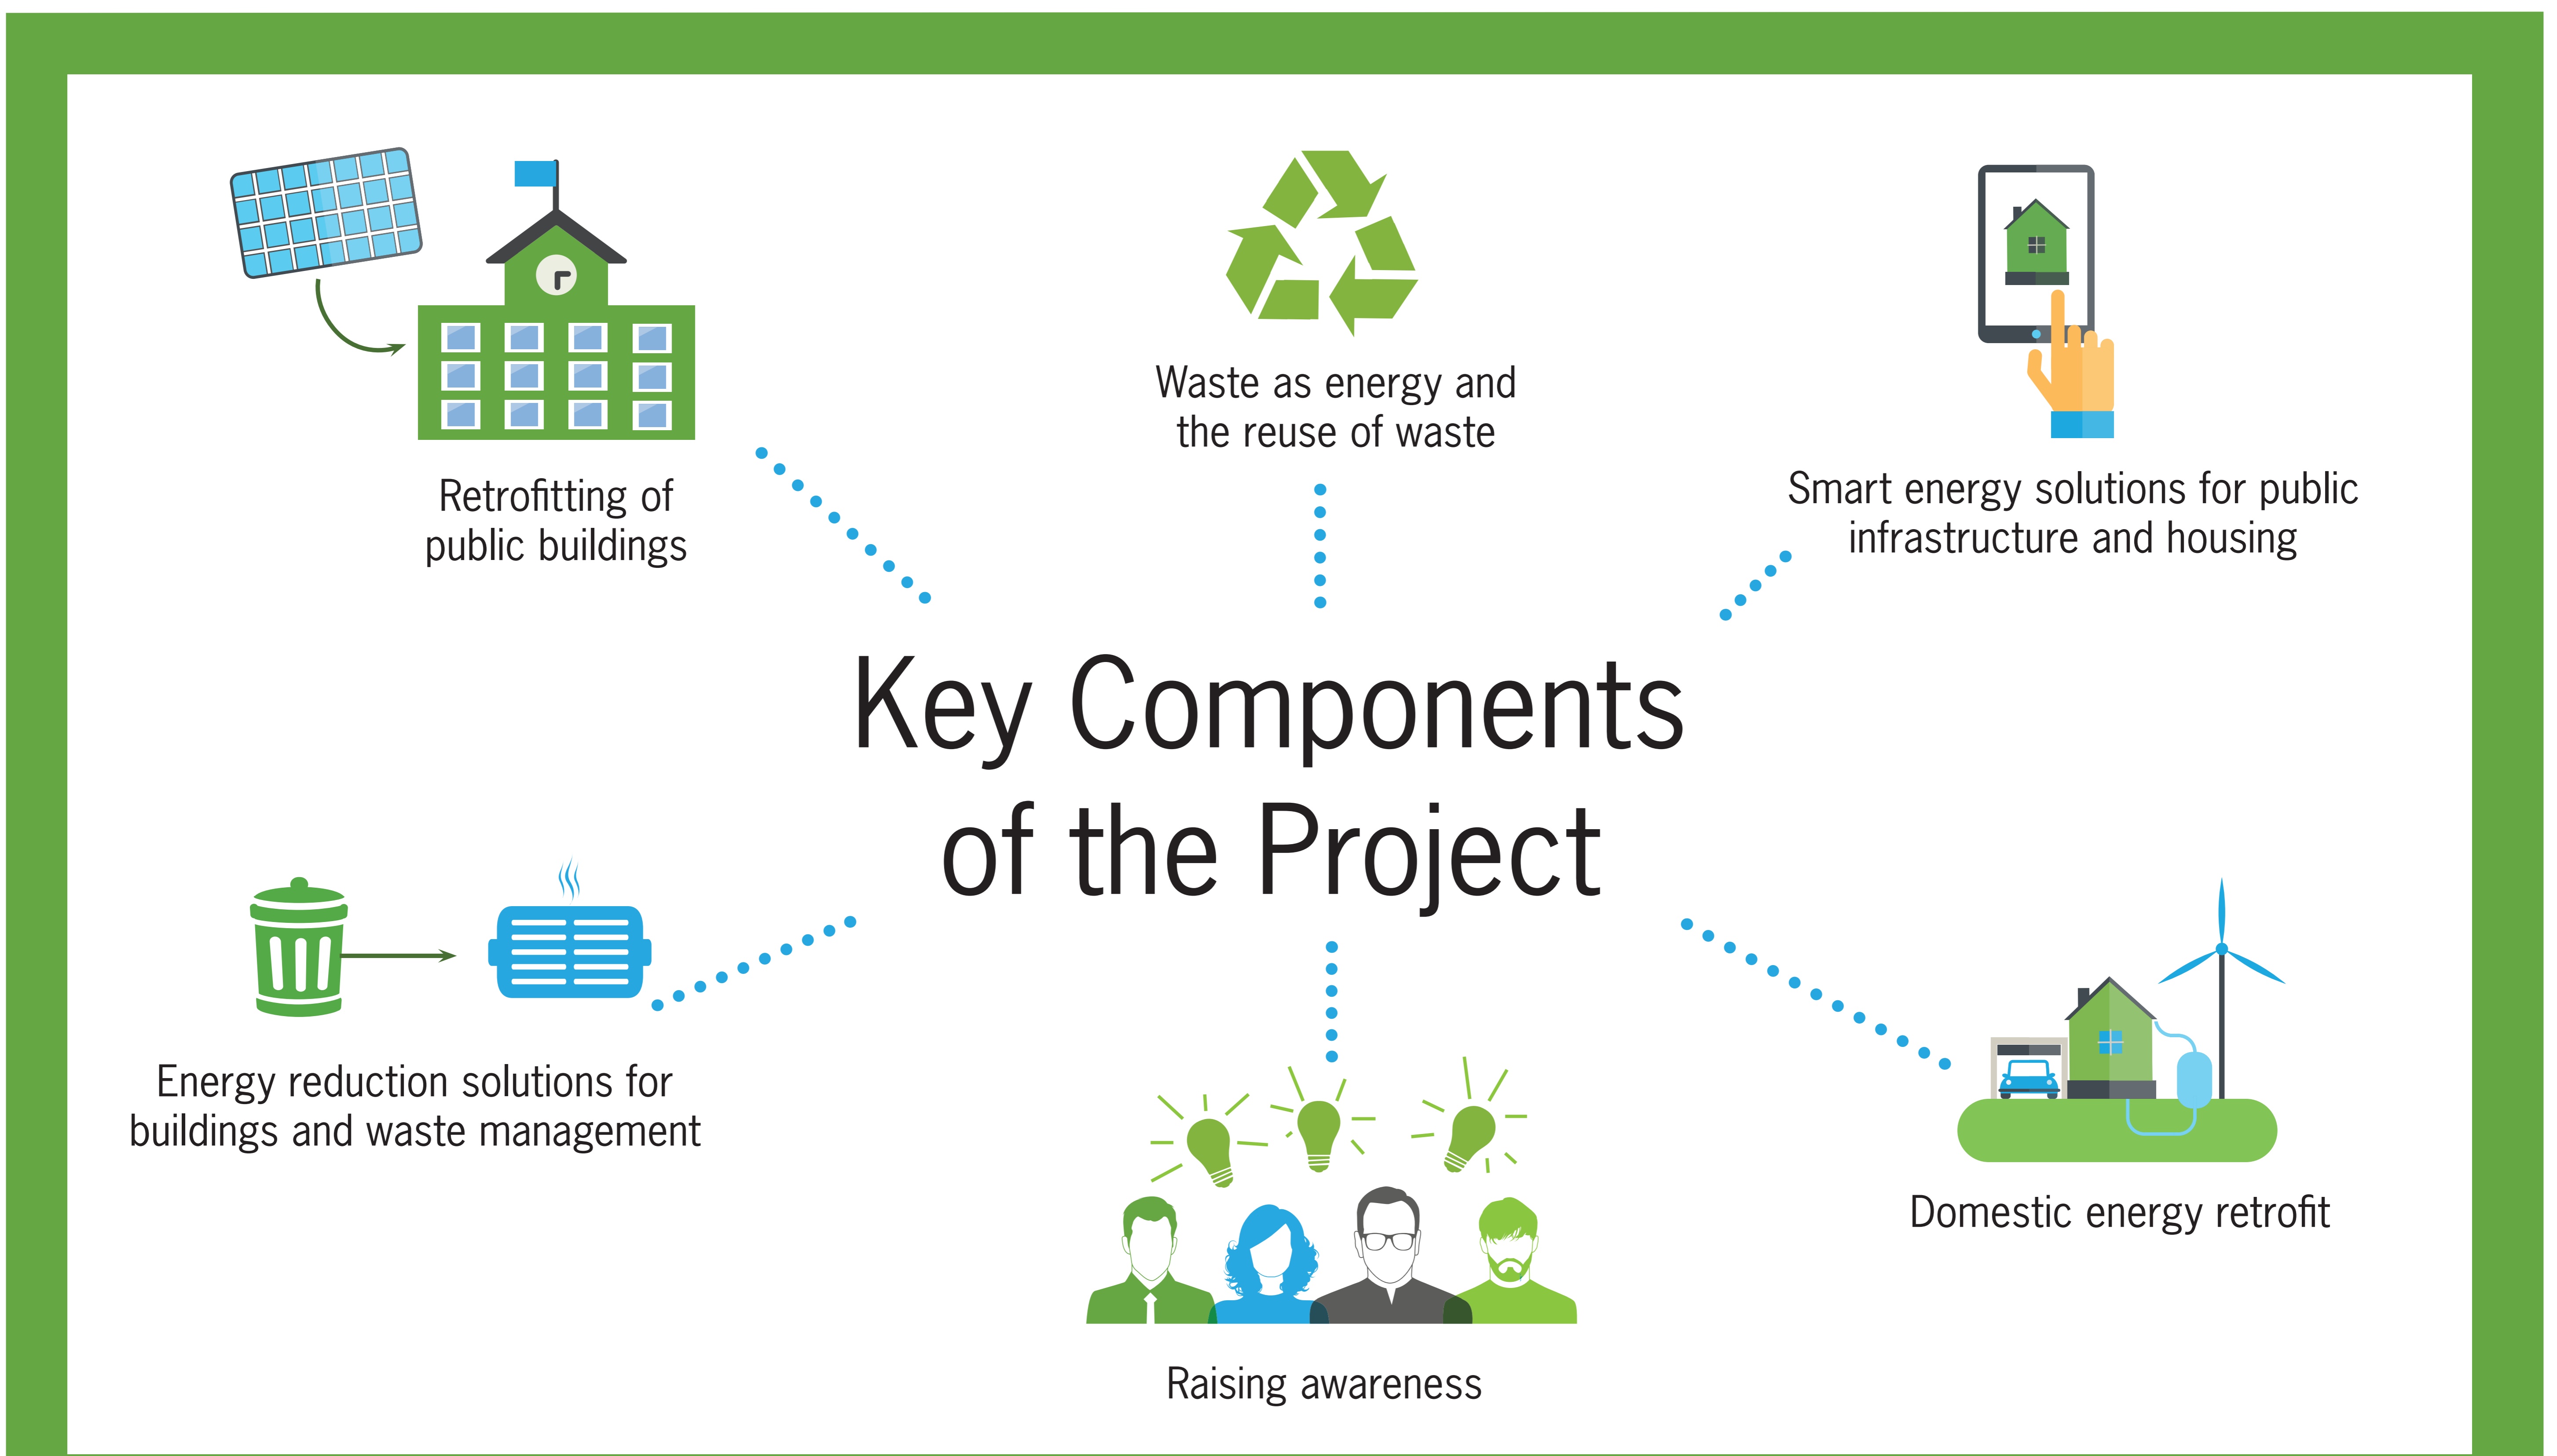

elighthouse.eu

TOWARDS ENERGY EFFICIENT COMMUNITIES

www.elighthouse.eu

Energy in Community

Project Partners

Northern Periphery and Arctic Programme
2014-2020

EUROPEAN UNION
Investing in your future
European Regional Development Fund